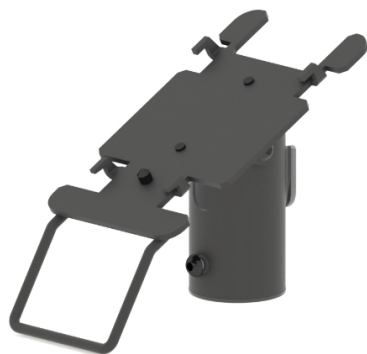

FOR 38MM, METAL HINGE, YOMANI XR/TM

For 38mm, metal hinge, Yomani XR/TM

[Read More](#)

SKU: PP-EFT38-06578-7024

Price: