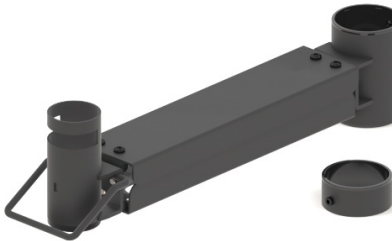

ARM 45MM - 38MM, MOV, NT, KL, ACR, 200-320MM

Arm 45mm - 38mm, mov, nt, kl, acr, 200-320mm

[Read More](#)

SKU: PP-A4538-07116-7024

Price:

ARM 45MM - 38MM, LIFT, NT, KL, 300MM, 1KG

Arm 45mm - 38mm, lift, nt, kl, 300mm, 1Kg