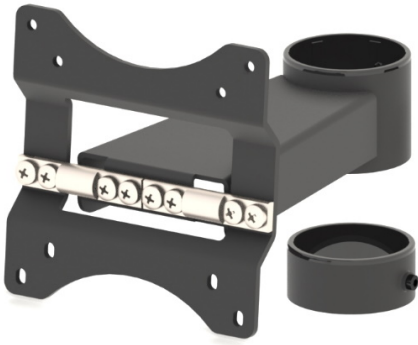

PRE-SET, PRS05, BASE POLE AND LIFT-ARM W/ VESA

Pre-Set, PRS05, Base pole and lift-arm w/ VESA

[Read More](#)

SKU: PP-PRS-09427-7024

Price:

BASE POLES

BASE POLE 38MM, NT, WM, 200MM

Base pole 38mm, nt, wm, 200mm

FOR 45MM, TOP, DEFAULT HINGE, VESA 75/100

For 45mm, top, default hinge, VESA 75/100

[Read More](#)

SKU: PP-V45-06547-7024

Price:

FOR 45MM, SIDE LONG, FRICTION HINGE, VESA 75/100

For 45mm, side long, friction hinge, VESA 75/100

[Read More](#)

SKU: PP-V45-06657-7024

Price:

FOR 45MM, SIDE SHORT, FRICTION HINGE, VESA 75/100

For 45mm, side short, friction hinge, VESA 75/100

[Read More](#)

SKU: PP-V45-06658-7024

Price:

FOR 45MM, SIDE LONG, DEFAULT HINGE, VESA 75/100

For 45mm, side long, default hinge, VESA 75/100

[Read More](#)

SKU: PP-V45-06673-7024

Price:

FOR 45MM, SIDE ANGLE, DEFAULT HINGE, VESA 75/100

For 45mm, side angle, default hinge, VESA 75/100