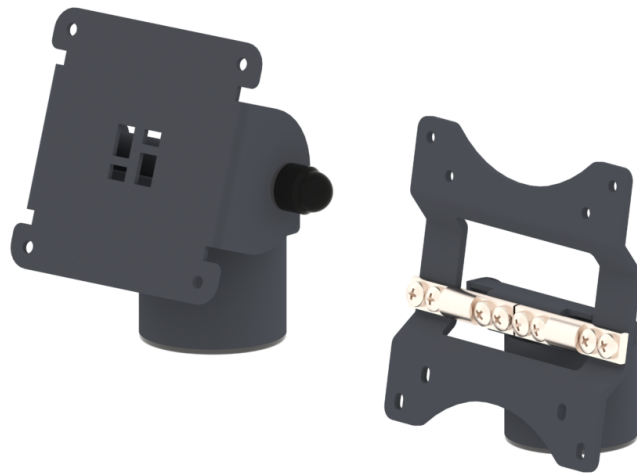

[Read More](#)

SKU: PP-PRS-09423-7024

Price:

PRE-SET, PRS04, BASE POLE AND ARM W/ VESA

Pre-Set, PRS04, Base pole and arm w/ VESA

[Read More](#)

SKU: PP-PRS-09425-7024

Price:

PRE-SET, PRS05, BASE POLE AND LIFT-ARM W/ VESA

Pre-Set, PRS05, Base pole and lift-arm w/ VESA

[Read More](#)

SKU: PP-PRS-09427-7024

Price:

BASE POLES

BASE POLE 38MM, NT, WM, 200MM

Base pole 38mm, nt, wm, 200mm

[Read More](#)

SKU: PP-B38-04602-7024

Price:

VESA HOLDERS

FOR 38MM, FRICTION HINGE, VESA 75/100

For 38mm, friction hinge, VESA 75/100

[Read More](#)

SKU: PP-V38-05322-7024

Price:

FOR 38MM, DEFAULT HINGE, VESA 75/100

For 38mm, default hinge, VESA 75/100

[Read More](#)

SKU: PP-V38-06672-7024

Price:

FOR 38MM, DEFAULT HINGE, VESA 75

For 38mm, default hinge, VESA 75