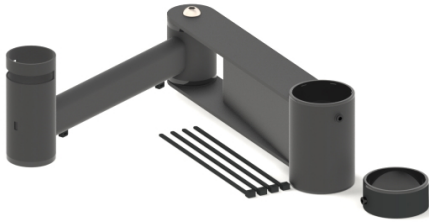

ARM 45MM - 38MM, ANG, NT, KL, DCR, 2X200MM

Arm 45mm - 38mm, ang, nt, kl, dcr, 2x200mm

[Read More](#)

SKU: PP-A4538-08133-7024

Price: