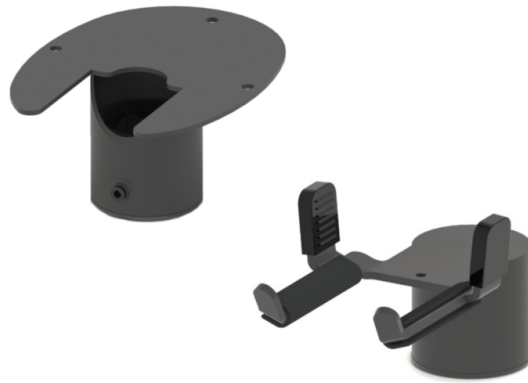

For 38mm, fix flat, SEIKO RP-D10, EPSON TM-M30

[Read More](#)

SKU: PP-PR38-05349-7024

Price:

SCANNER HOLDERS

FOR 38MM, HAND SCANNER ZEBRA DS8178

For 38mm, hand scanner ZEBRA DS8178

[Read More](#)