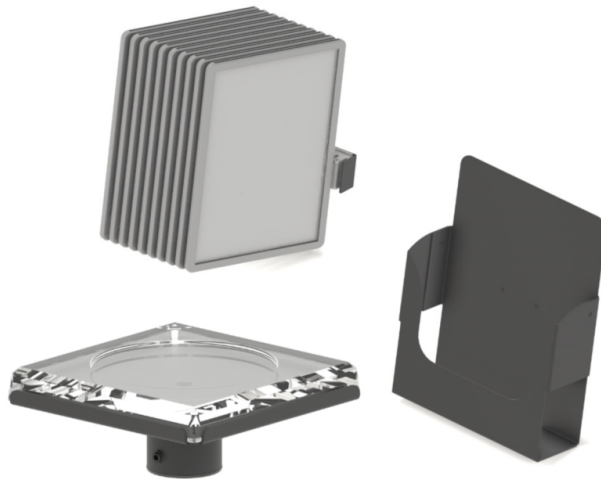

Price:

FOR 38MM, LITE FRAME, METAL HINGE, SAMSUNG GALAXY TAB 10,1"

For 38mm, lite frame, metal hinge, SAMSUNG Galaxy Tab 10,1"

[Read More](#)

SKU: PP-TA38-05409-7024

Price:

FOR 38MM, METAL HINGE, NEW ADJUSTABLE

For 38mm, metal hinge, new adjustable

[Read More](#)

SKU: PP-TA38-05533-7024

Price:

OTHER HOLDERS

FOR 38MM, FIX, CASH PLATE

For 38mm, fix, cash plate

[Read More](#)