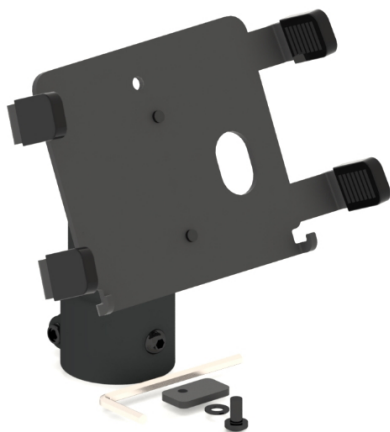

FOR 38MM, SCANNER MAGELLAN MG3450

For 38mm, scanner MAGELLAN MG3450

[Read More](#)

SKU: PP-SC38-08261-7024

Price: